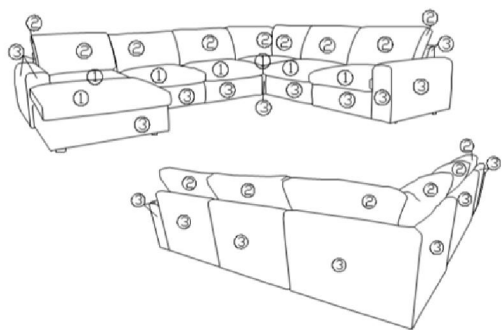

KARATO - AKČNÍ CENÍK BEZ DPH

COMPONENTS:		SLEEPING FUNCTION:	dolphin
SEAT:	highly elastic foam on the wave springs	LEGS:	plastic, 50mm
BACKREST:	highly elastic foam on the elastic bands	SEAT HEIGHT:	46cm
ARMREST:		HEIGHT FROM THE BACKREST TO THE SEAT:	47cm
OPTIONS:		STORAGE (COMPARTMENT):	in elements 1D(5)SL, 1D(5)SP
		ADDITIONAL:	-

PHOTO **FUNCTIONS and COLOURS COMBINATION**

KARATO - AKČNÍ CENÍK BEZ DPH

AKČNÍ CENÍK BEZ DPH	PRICE	FABRIC